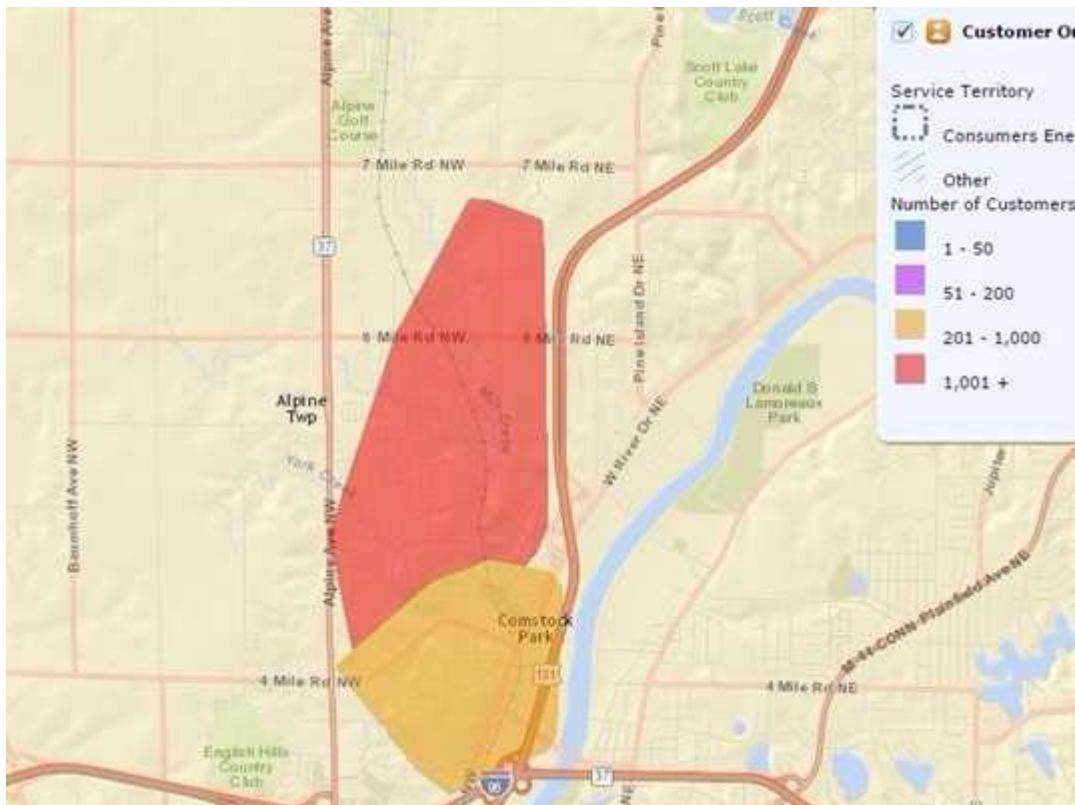

Squirrel invades substation, knocks power out to 3K people

Andrew Krietz, WZZM, June 17, 2016, US

(Photo: Consumers Energy)

CONNECT TWEET LINKEDIN GOOGLE+ PINTEREST

COMSTOCK PARK, MICH. - A squirrel got into a Consumers Energy substation near the Fifth Third Ballpark, knocking power out to at least 3,000 people.

Utility spokesman Roger Morgenstern said customers were left in the dark just after after 9:30 a.m. Friday, June 17. A crew has been working to restore power, and they expect it to be back on around 12:45 p.m.

[Consumers Energy has a real-time outage map](#) for more information, showing that the outage affects an area north of I-96 along Alpine Avenue NW to West River Drive.

The squirrel did not survive.